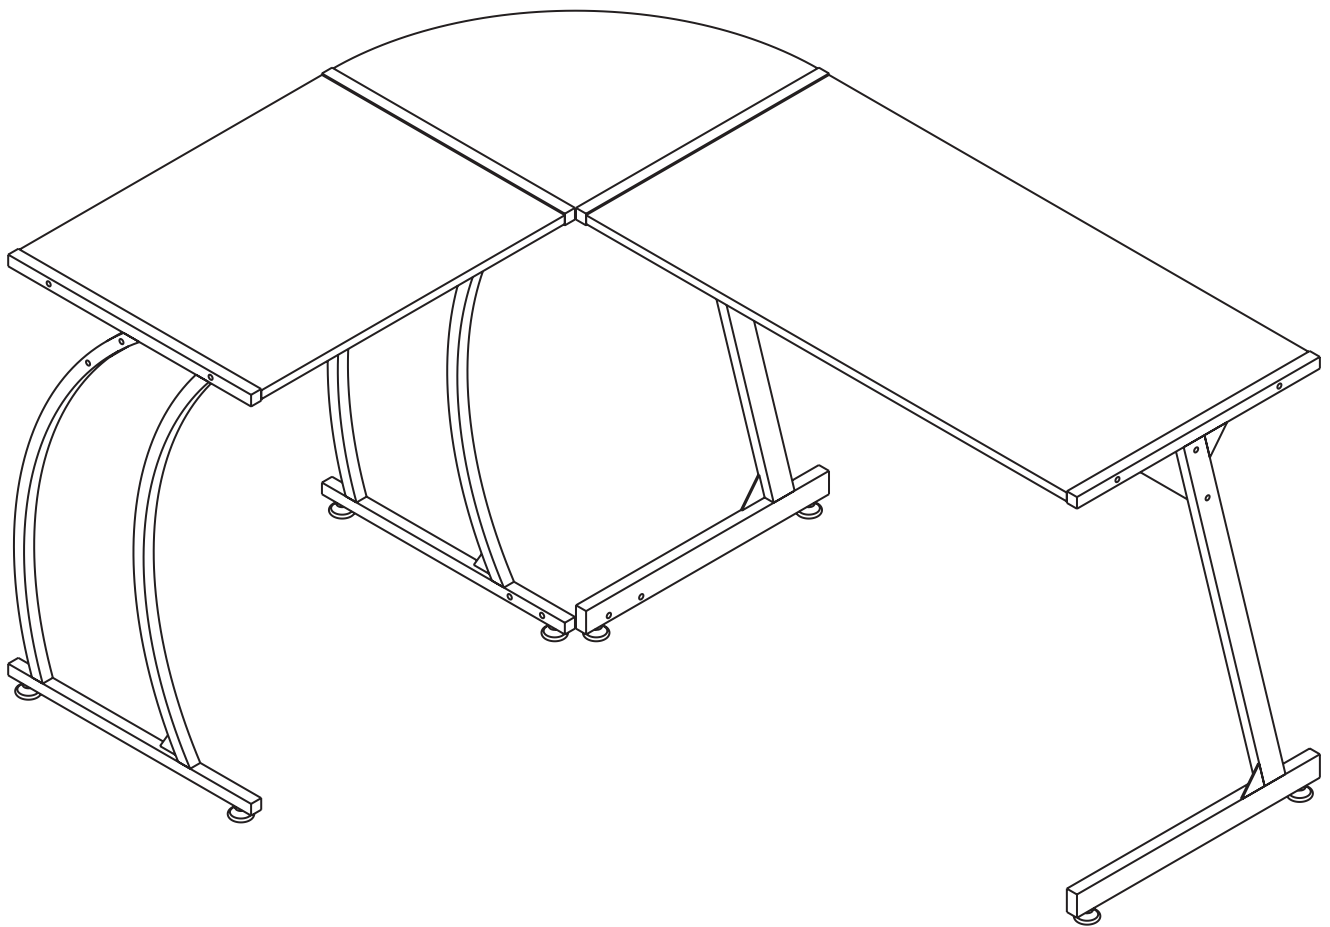

LivingEssentials
Corp.

Ethan L Shaped Desk

SKU# LDWGAO157 (Aged Oak)

SKU# LDWGW0157 (Gray Walnut)

Assembly Instructions

LivingEssentials
Corp.

***For faster service:
Please contact Living Essentials
Regarding any defective product(s) / Part(s).***